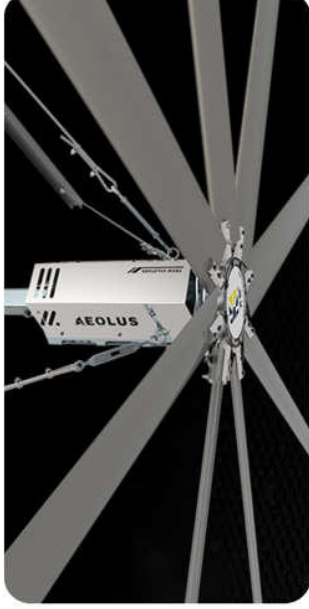

# HVLS (Kale) at a glance!

By Temet Singapore PL

<http://www.temetmt.com.sg>

## Large airflow yet power efficient

*DC motor driven up to 24' diameter  
(5 bladed)*

**AEOLUS & EURUS**

*Available in 5, 6 & 8 bladed AC geared motor  
driven. 16' to 24' diameter*

refer Temet

**AIRFREE**

*Wall mounted 2m diameter*

**AIRPOLE**

*DC motor driven,  
Available up to 14' diameter*

**AIRMOVE**

*Portable 2m diameter*

**DIAMOND**

*Available up to 14' diameter (8 bladed),  
DC motor driven*