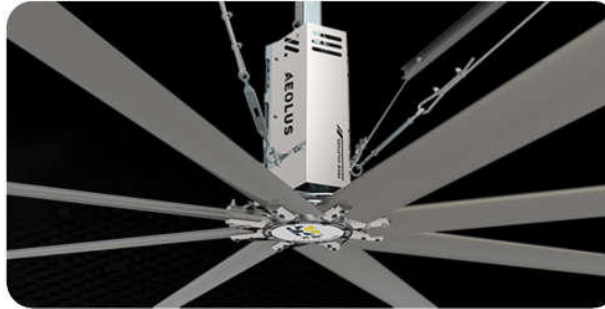

HVLS (Kale) at a glance!

By Temet Singapore PL

Large airflow yet power efficient

<http://www.temetmt.com.sg>

EURUS III

*DC motor driven up to 24' diameter
(5 bladed)*

AEOLUS & EURUS

*Available in 5, 6 & 8 bladed AC geared motor
driven. 16' to 24' diameter*

AIRFREE

Wall mounted 2m diameter

AIRPOLE

*DC motor driven,
Available up to 14' diameter*

*Available up to 14' diameter (8 bladed),
DC motor driven*

DIAMOND

AIRMOVE

Portable 2m diameter