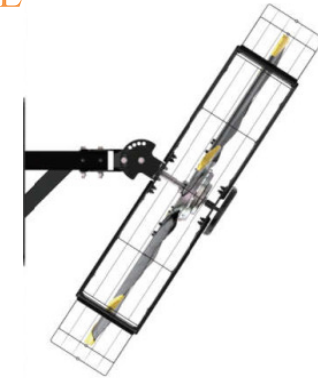

HVLS (Kale) at a glance!

By Temet Singapore PL

Large airflow yet power efficient

<http://www.temetmt.com.sg>

EURUS III

*DC motor driven up to 24' diameter
(5 bladed)*

AEOLUS & EURUS

*Available in 5, 6 & 8 bladed AC geared motor
driven. 16' to 24' diameter*

AIRFREE

Wall mounted 2m diameter

AIRPOLE

*DC motor driven,
Available up to 14' diameter*

*Available up to 14' diameter (8 bladed),
DC motor driven*

DIAMOND

AIRMOVE

Portable 2m diameter